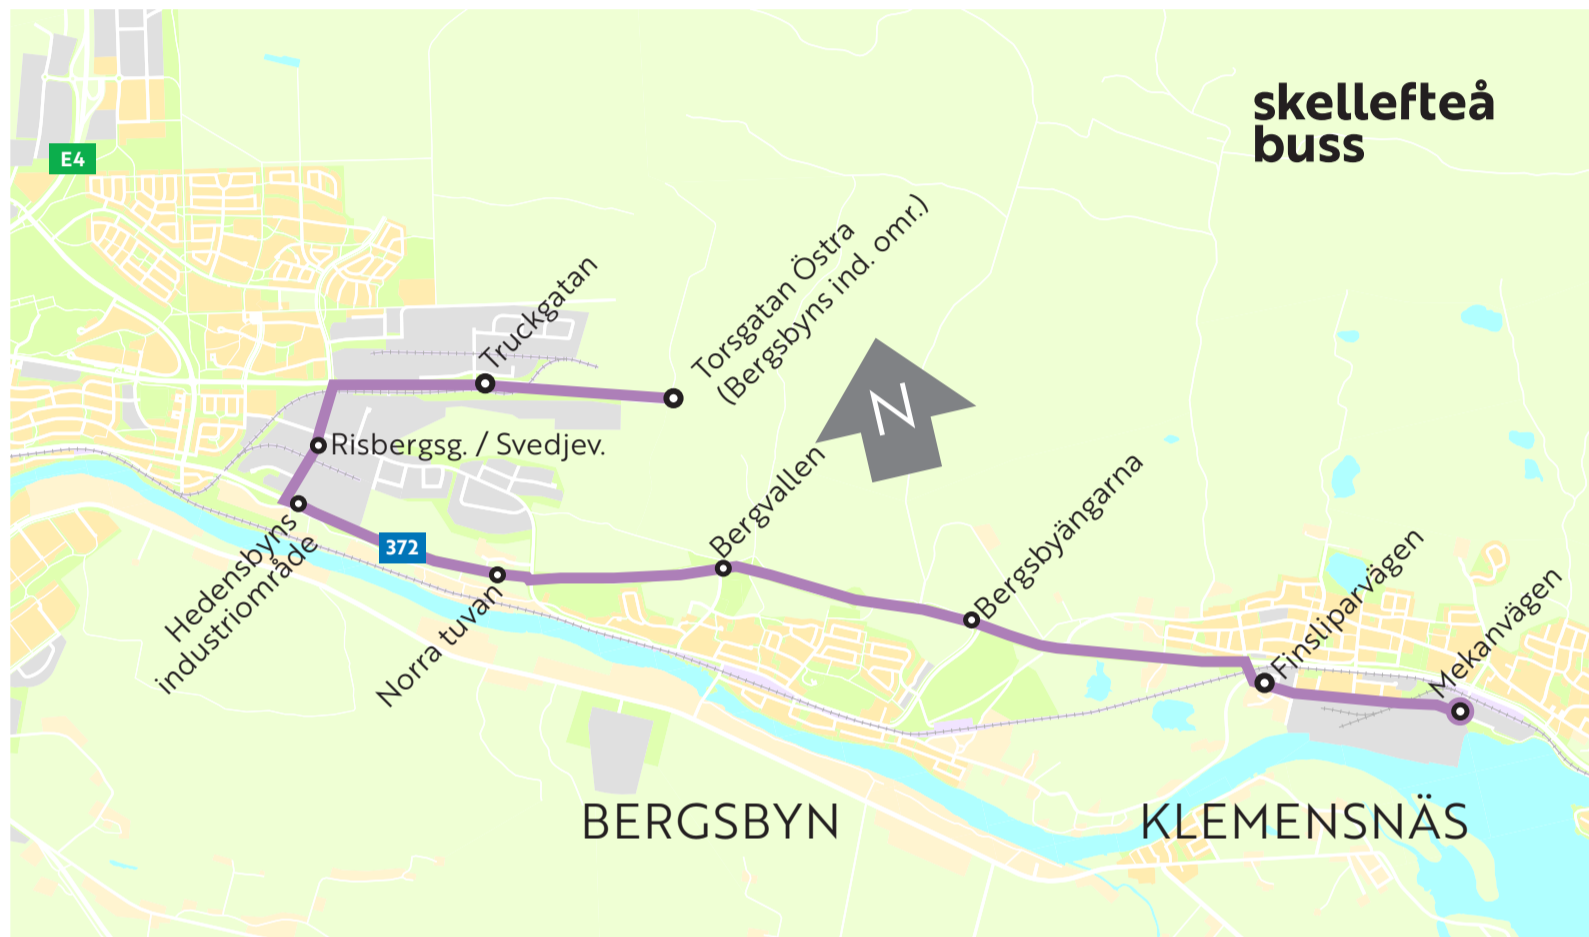

Extra reinforcement traffic, "line 44" WEEKDAYS SUMMER TIMETABLE 5/7 – 22/8, direct traffic Camp Skellefteå – Northvolt t/r:

44 Northvolt Express
44 Mekanvägen Express

Monday – Friday, in the morning:

06.25 (06.25 AM) Bus from Mekanvägen, Camp Skellefteå, directly to Northvolt (Torsgatan Ö) via Risbergsg / Svedjev. (arrival approx. 06.45).

Monday – Friday, in the evening:

17.00, 18.00, 19.00 (05.00, 06.00, 07.00 PM) Bus from Northvolt (Torsgatan Ö) directly to Mekanvägen, Camp Skellefteå, via Risbergsg./Svedjev.