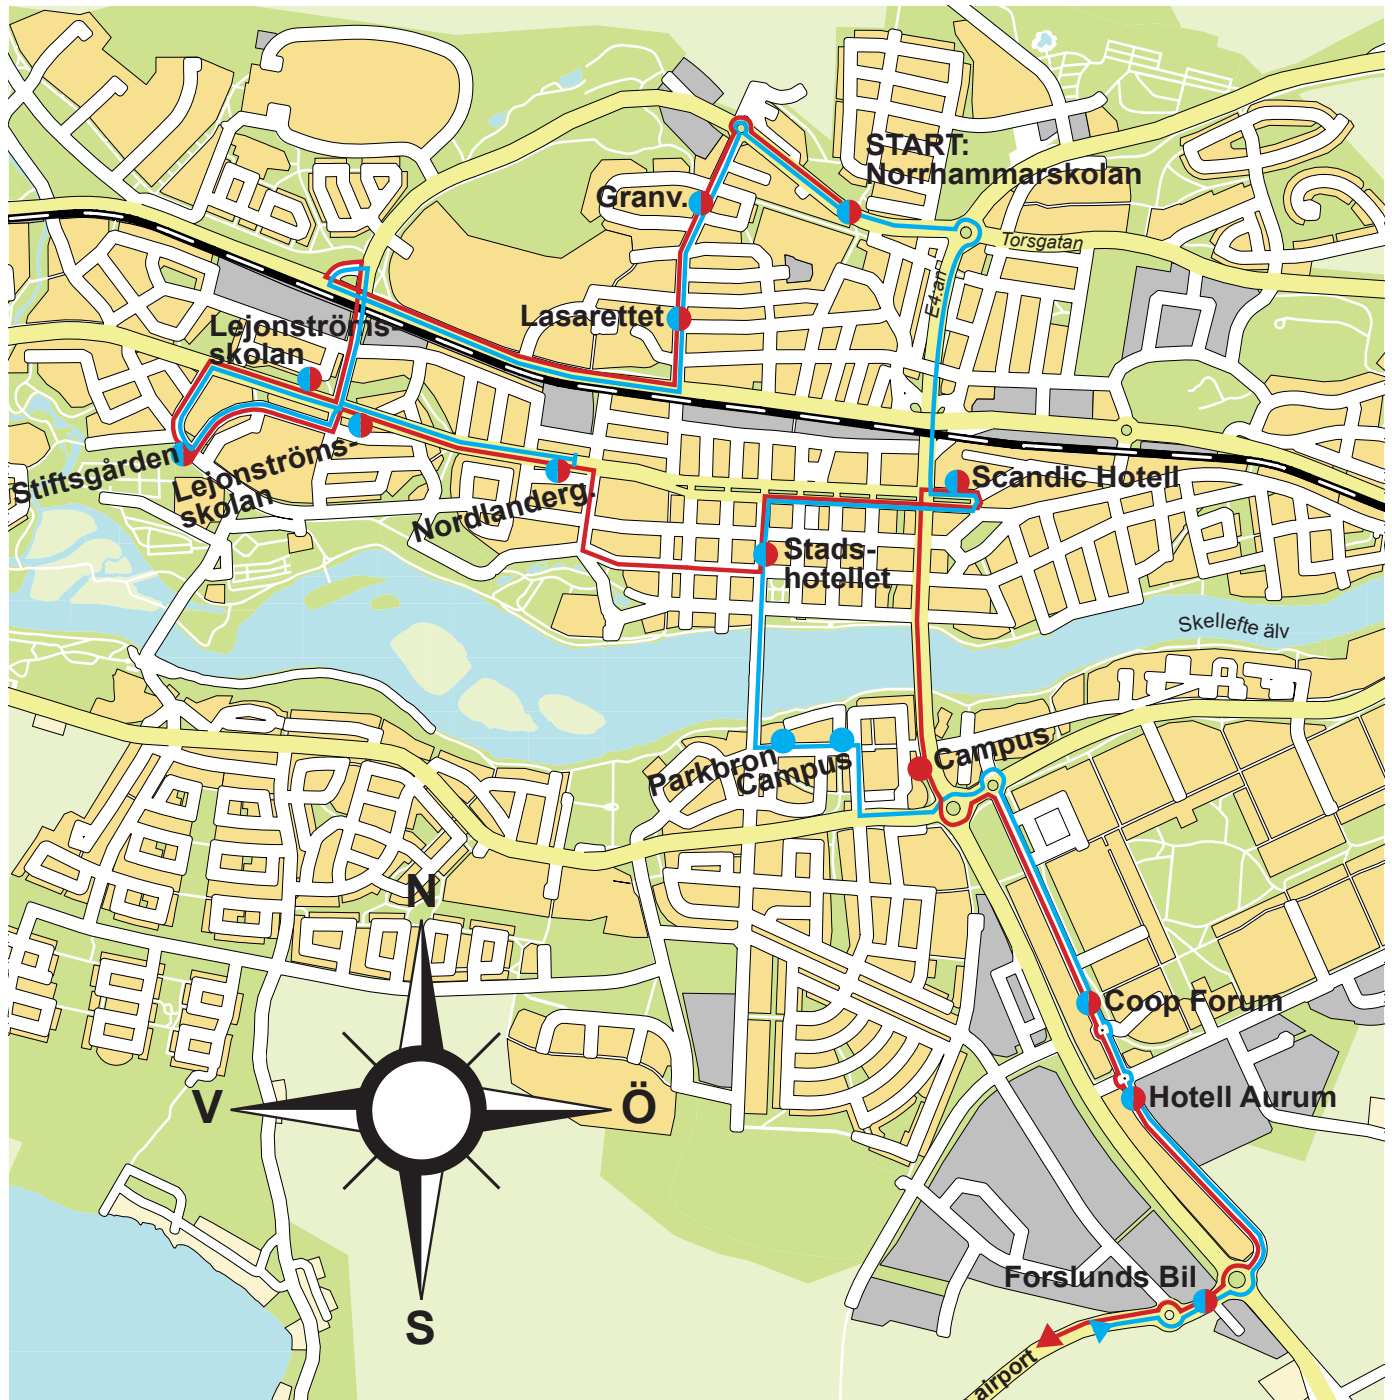

Airport bus route in the central city, Skellefteå

2020-09-21 and onwards

Route to the airport, start at Norrhammarskolan — towards the airport

Route from the airport to Skellefteå —

● bus stop -
(boardings and
disembarking)

● Bus stop - only when traveling to the
airport (at Campus, boardings)

● Bus stop - only when traveling to
Skellefteå (disembarking)

Airport bus tel. 070-557 99 01 or 070-557 99 79.

**skellefteå
buss**